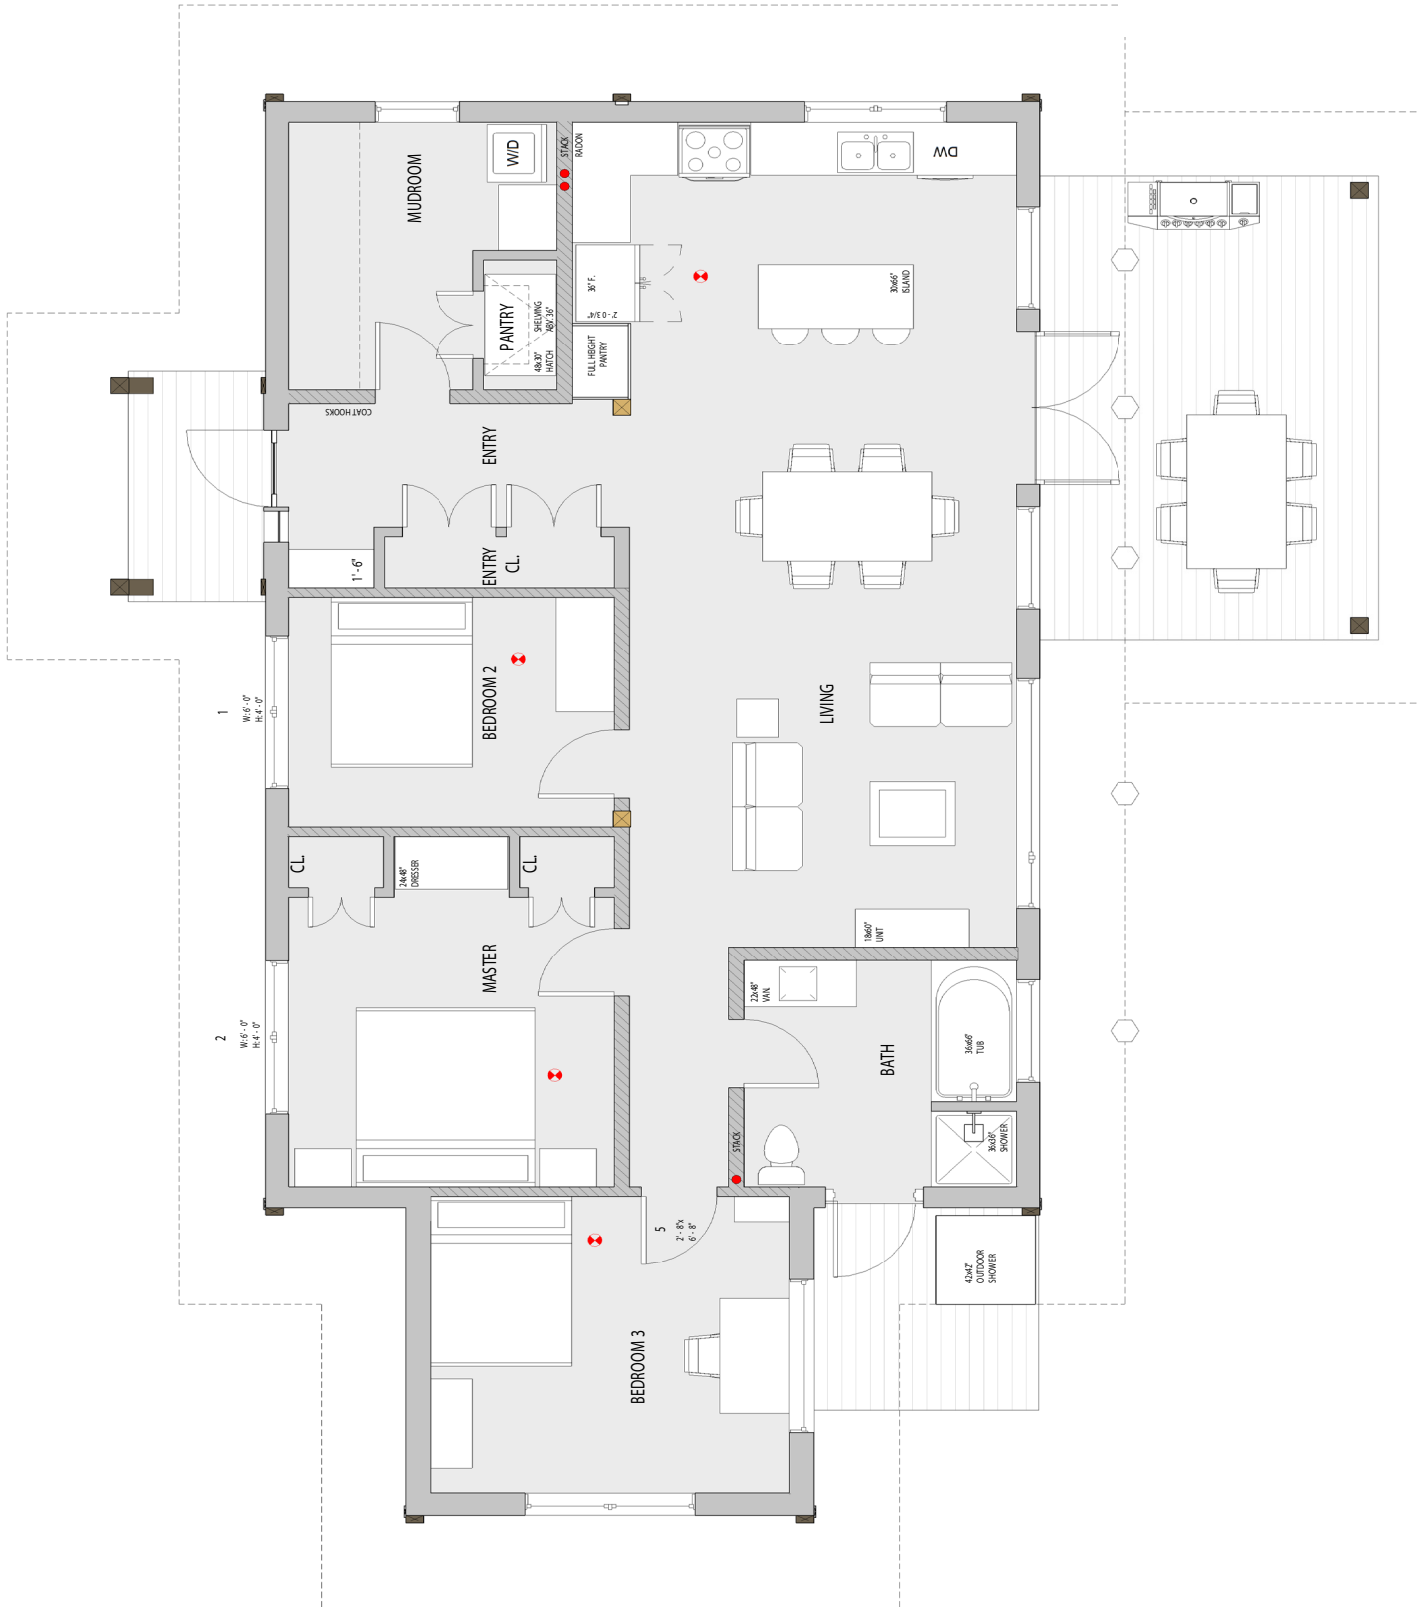

CONTACT US

250-296-3499

INFO@ZTFRAMES.COM

WWW.ZTFRAMES.COM